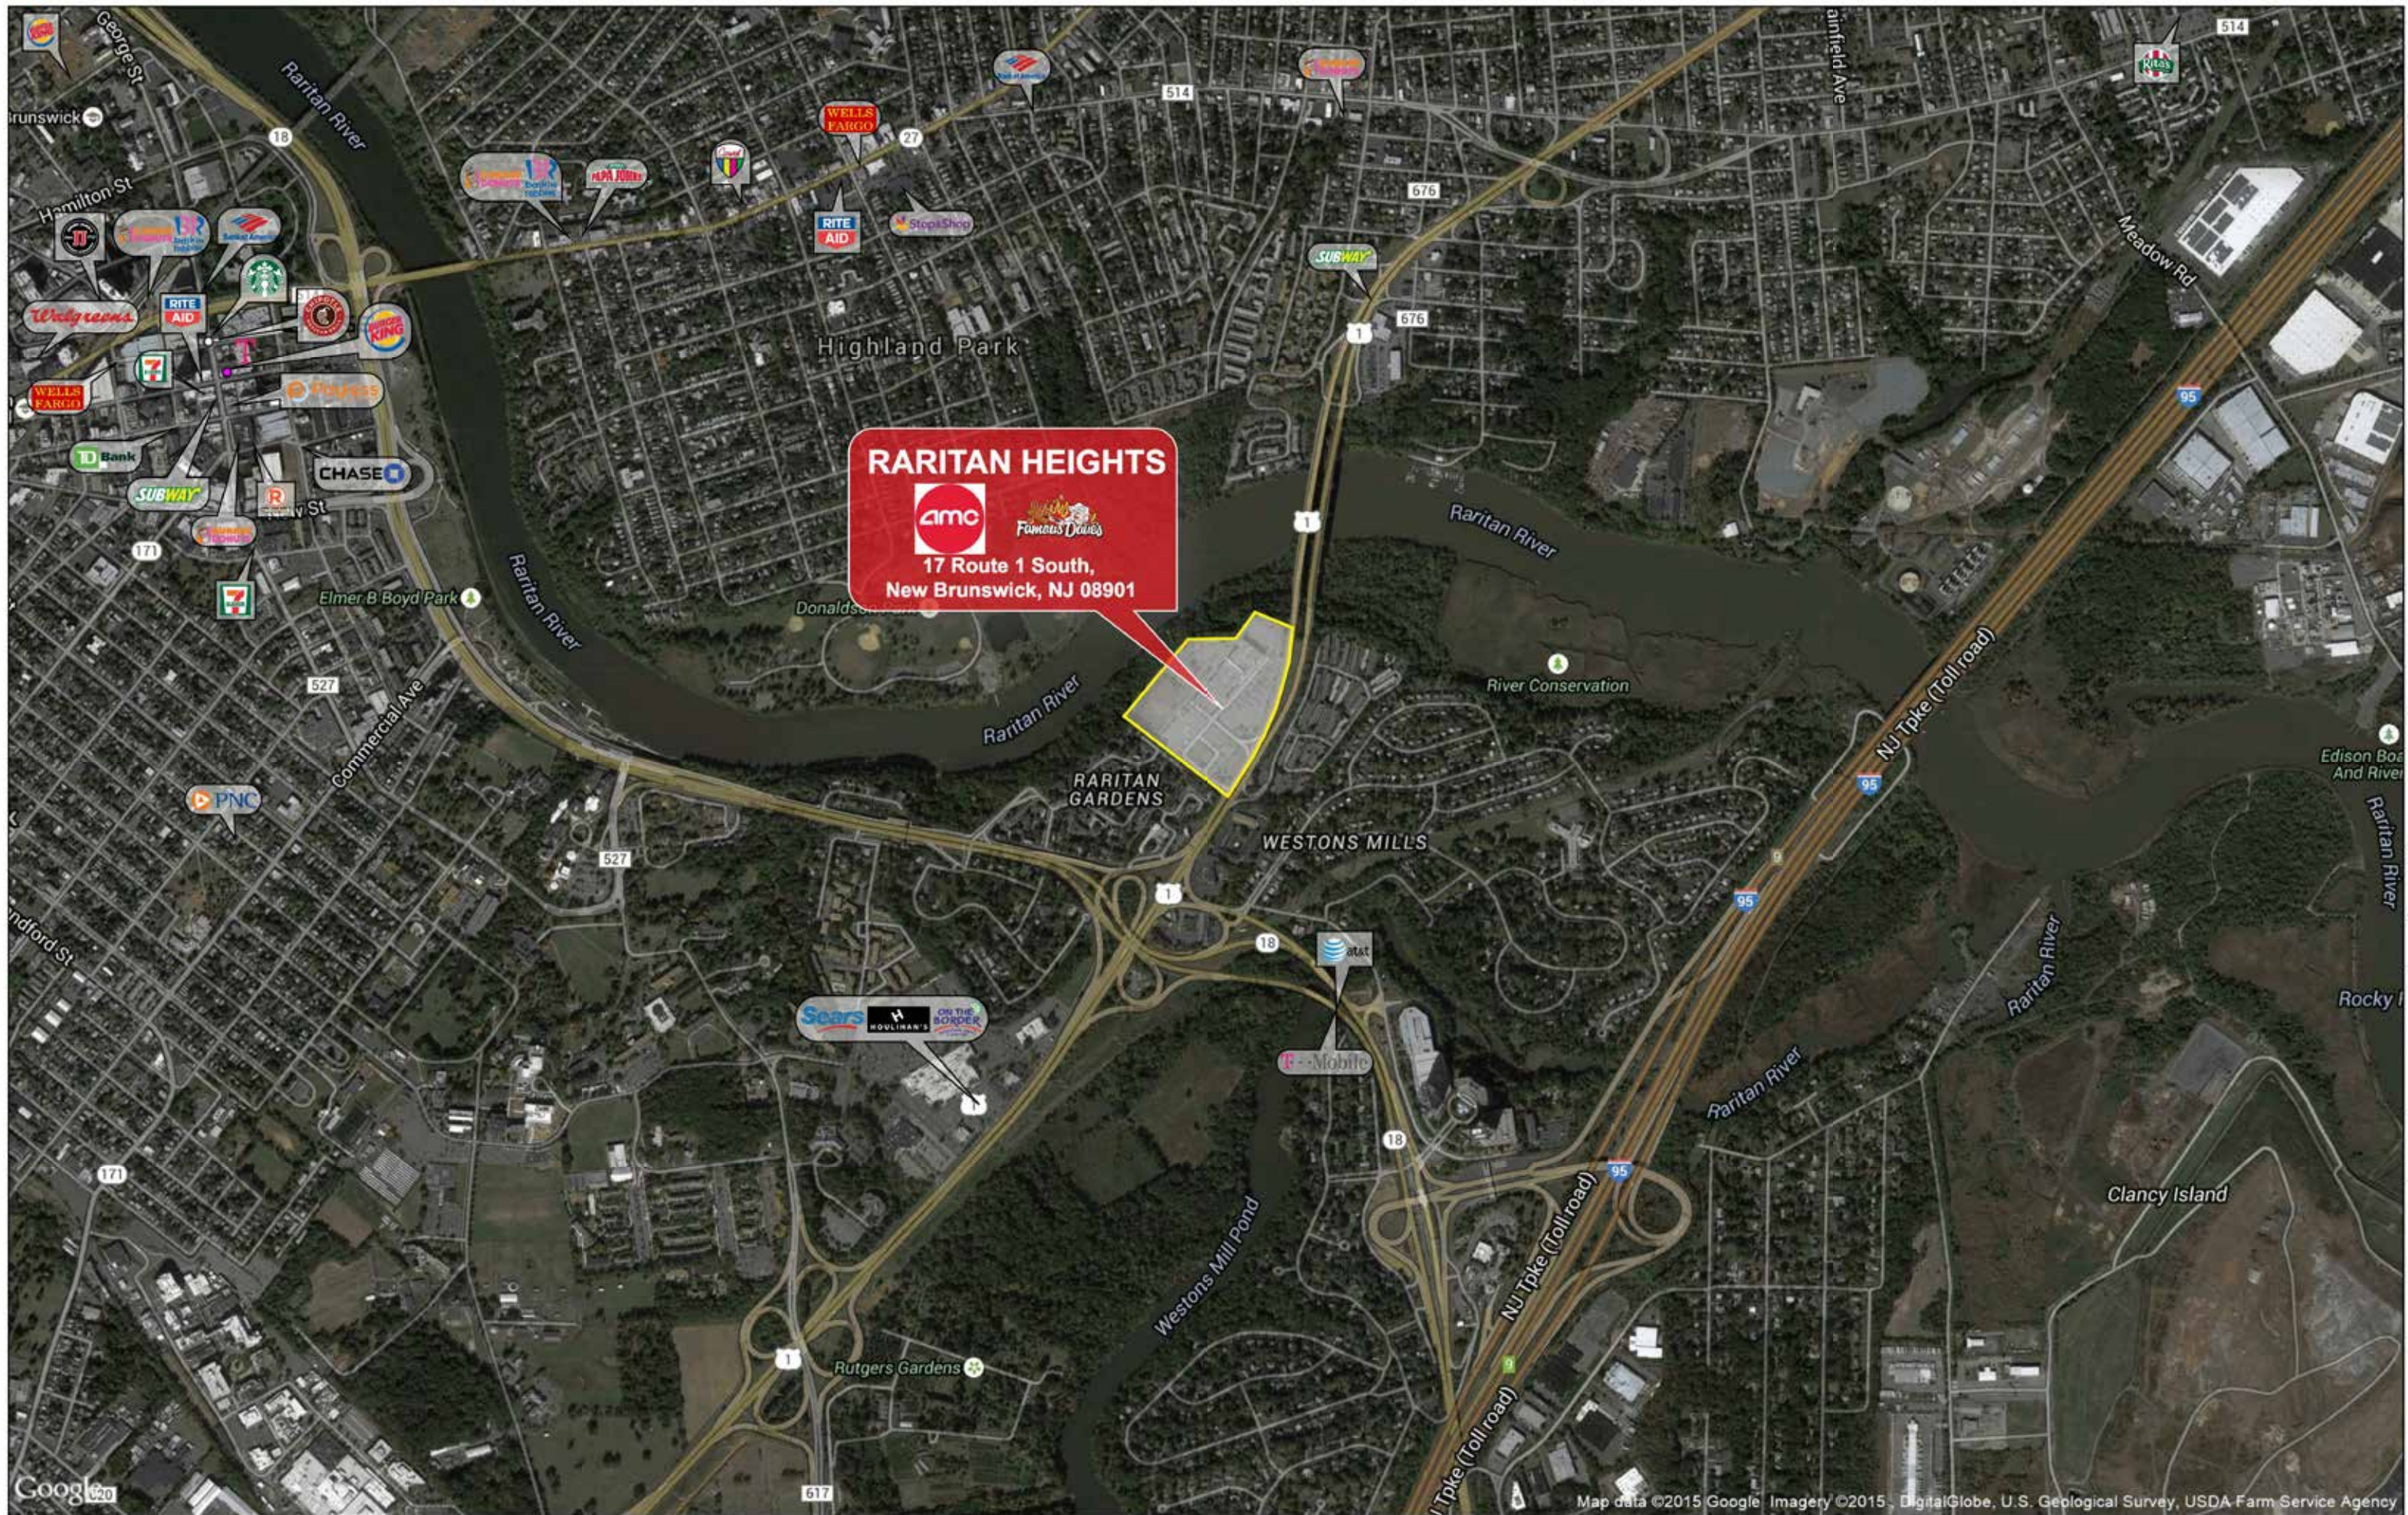

# Raritan Heights

Township of New Brunswick - Middlesex County, NJ

UP TO 7,200 SF PAD AVAILABLE

- Extremely well positioned directly on Route 1 with unparalleled visibility
- Immediate proximity to vibrant downtown New Brunswick business district, which includes Rutgers University & Robert Wood Johnson Hospital and located just north of the major interchange of Route 18 & 1
- Up to 7,200 SF Pad Available
- 254 luxury residential units under construction
- New Starbuck's coming Q1 - 2018
- AMC undergoing full renovation inclusive of reclined seating

DEMOGRAPHICS	CATEGORY	1 MILES	3 MILES	5 MILES
	POPULATION	14,343	134,888	279,736
	TOTAL HOUSEHOLDS	5,736	43,034	92,964
	AVG. HH INCOME	\$76,990	\$79,038	\$92,166
	MEDIAN H.H. INCOME	\$63,462	\$66,439	\$78,245
	*SITES USA, 2015			

Join:

**RARITAN HEIGHTS**  
amc Famous Daves  
17 Route 1 South,  
New Brunswick, NJ 08901